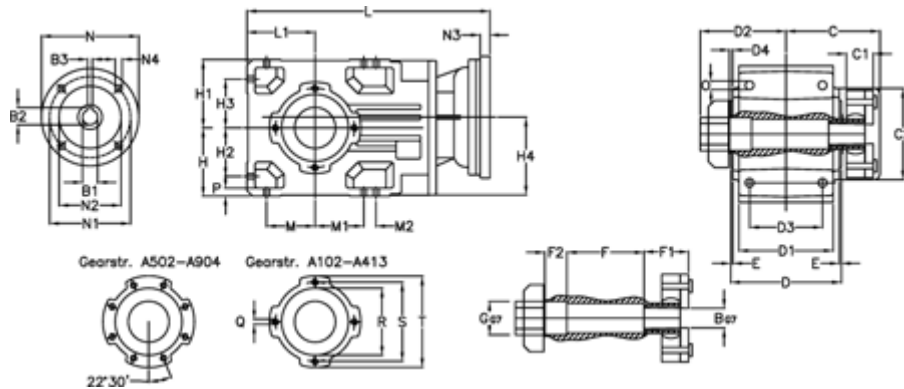

Article number: 29600102866035
 Description: Bevel helical gearbox
 A102QF20-28,6-P90B5

Measures

B = 20	D1 = 95	F2 = 36	L = 302.0	N3 = -
B1 = 24	D2 = 90	G = 32	L1 = 70	N4 = M10x12
B2 = 27.3	D3 = 75	GA = 14,5 NM	M = 50.0	O = 9.5
B3 = 8	d4 = 4.5	H = 70	M1 = 50.0	P = 9
C = 101.5	Description = A102QF-xx-P90 B5	H1 = 70	M2 = -	Q = M8x12
C1 = 29	E = 3.0	H2 = 50.0	N = 200	R = 80
C2 = 83.0	F = 77.5	H3 = 50.0	N1 = 165	S = 100
D = 117	F1 = 36.0	H4 = 83.0	N2 = 130	T = 120